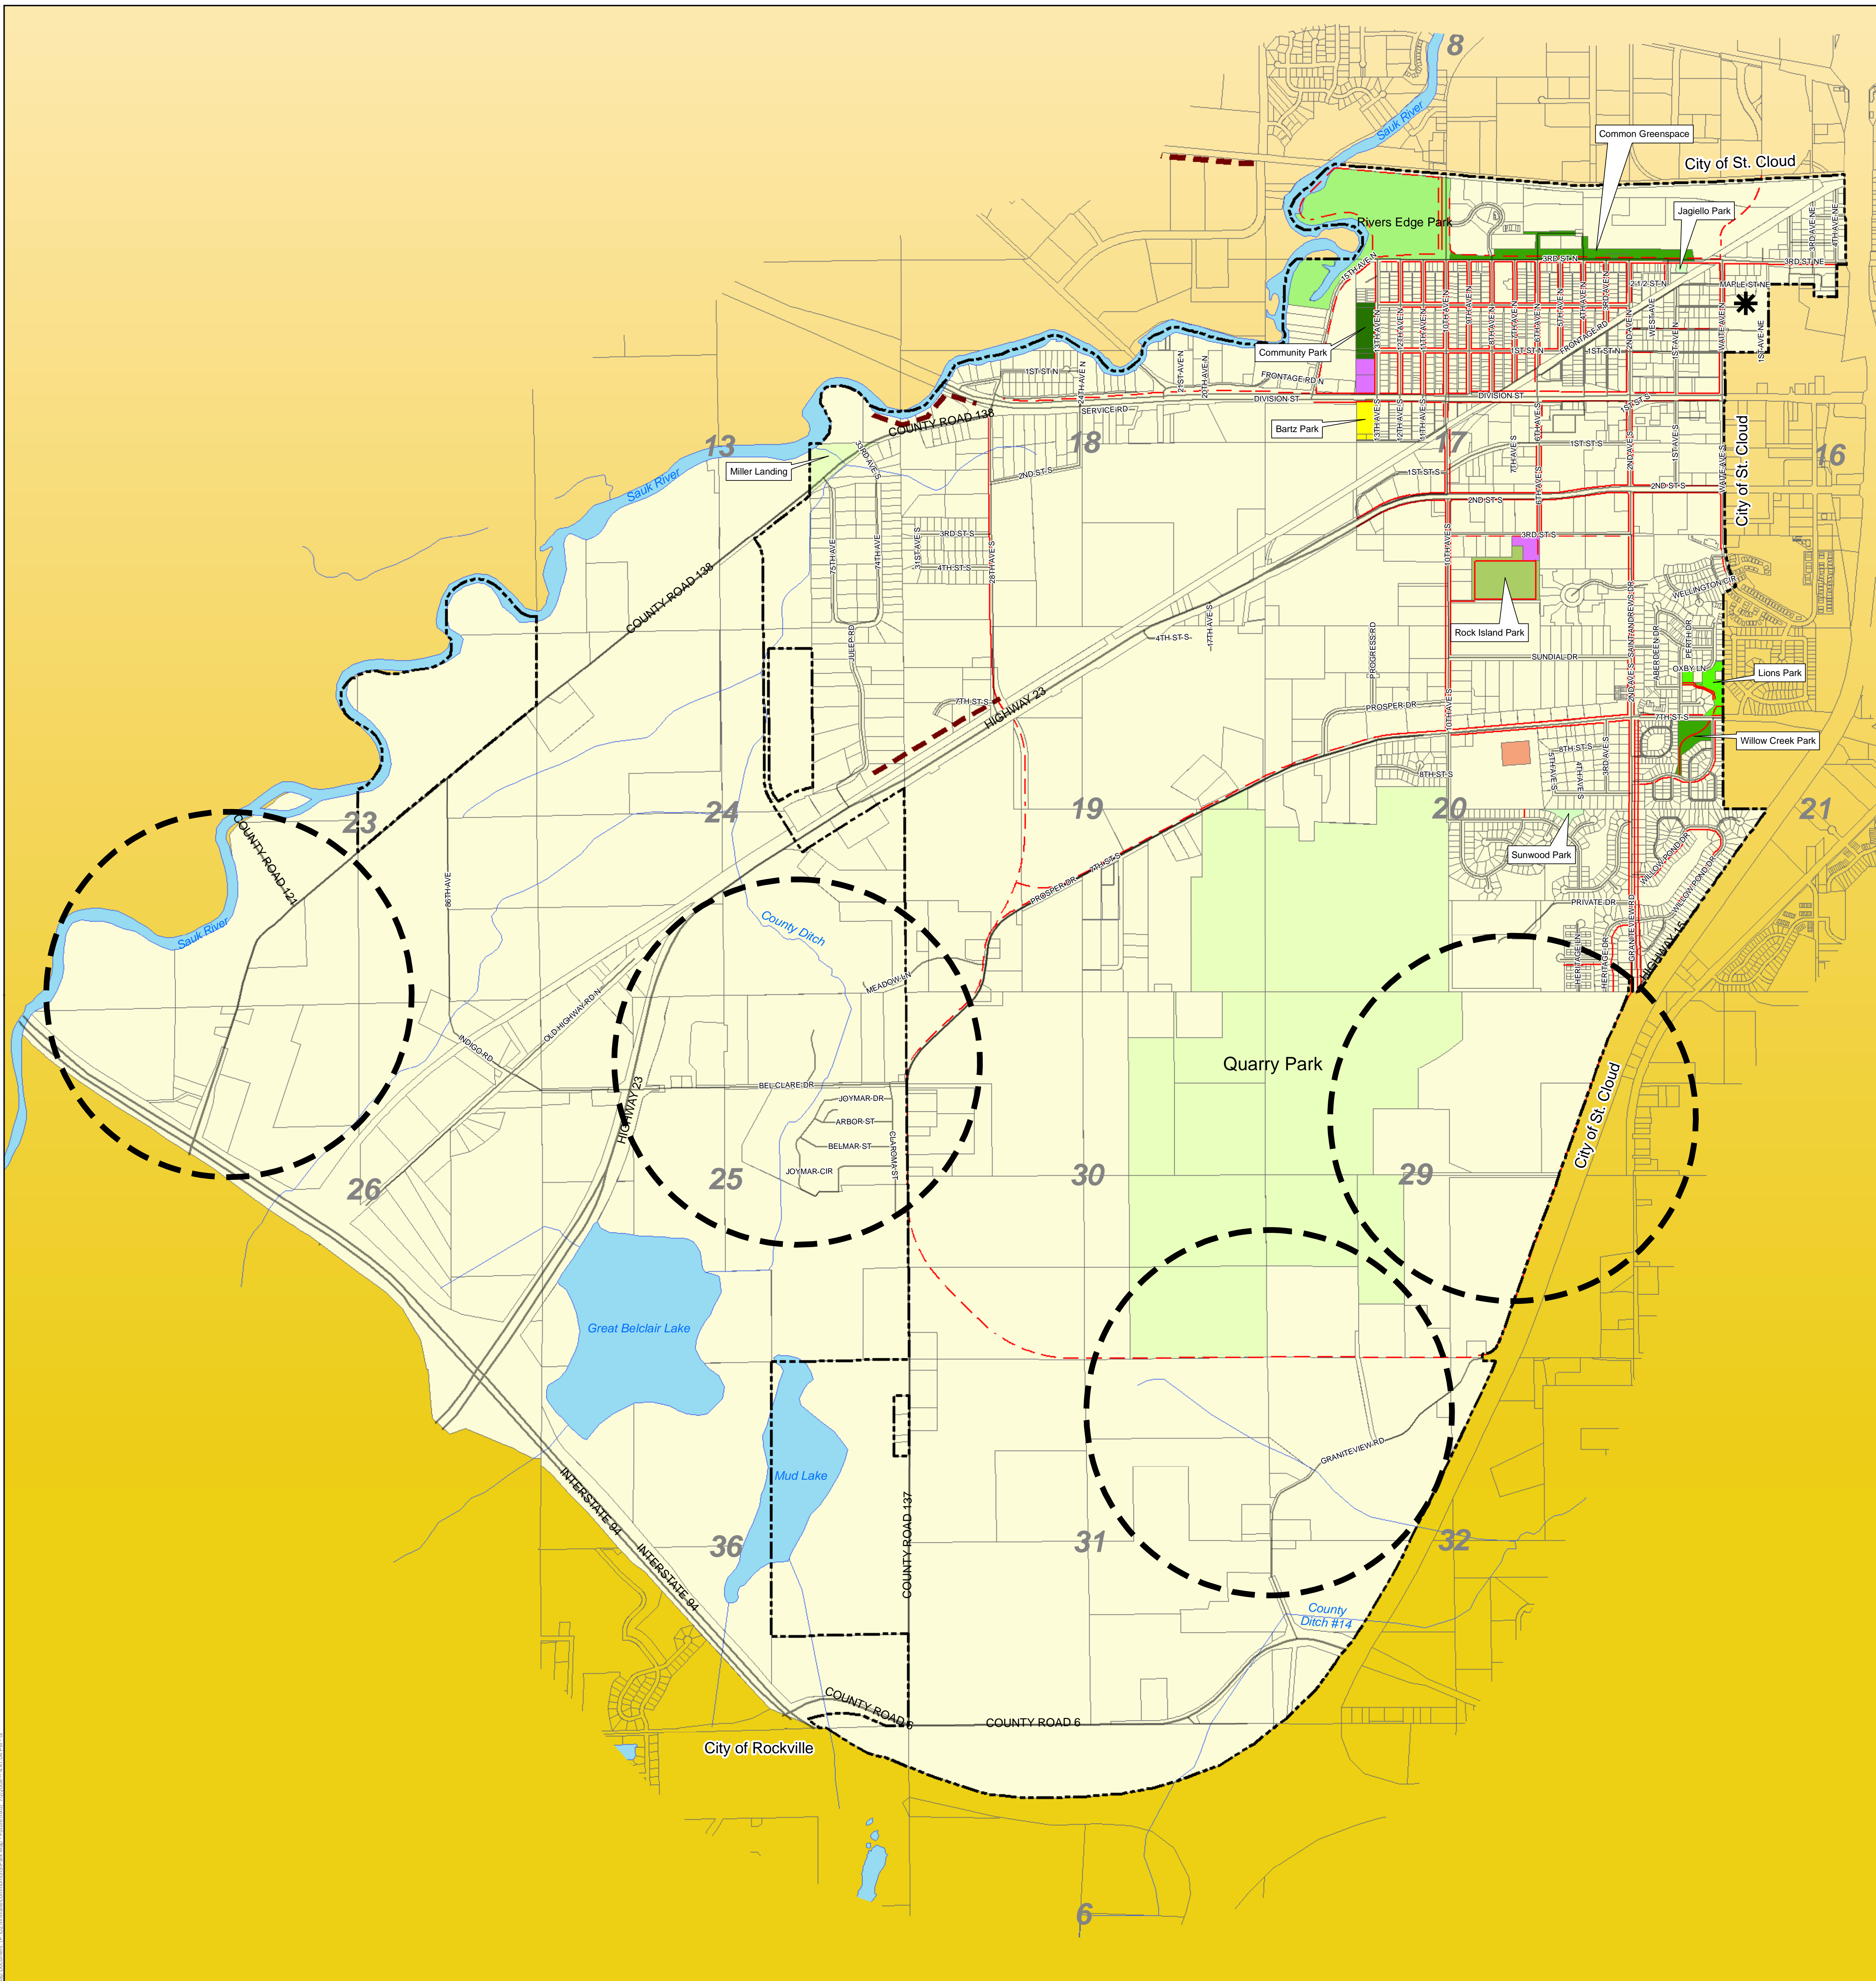

PARK AND OPEN SPACE PLAN

Park System Plan City of Waite Park, Minnesota

Legend

- County Park
- Regional Park
- City-wide Park
- Greenway
- Mini-Park
- Neighborhood Park
- Special Use Park
- Non-City Owned Park
- Public Facility
- School
- Proposed Regional Trail
- Future Trails/Sidewalks
- Existing Trails/Sidewalks
- Water
- City Limits
- Park Search Area
- Waite Avenue
- * Re-development Park Search Area